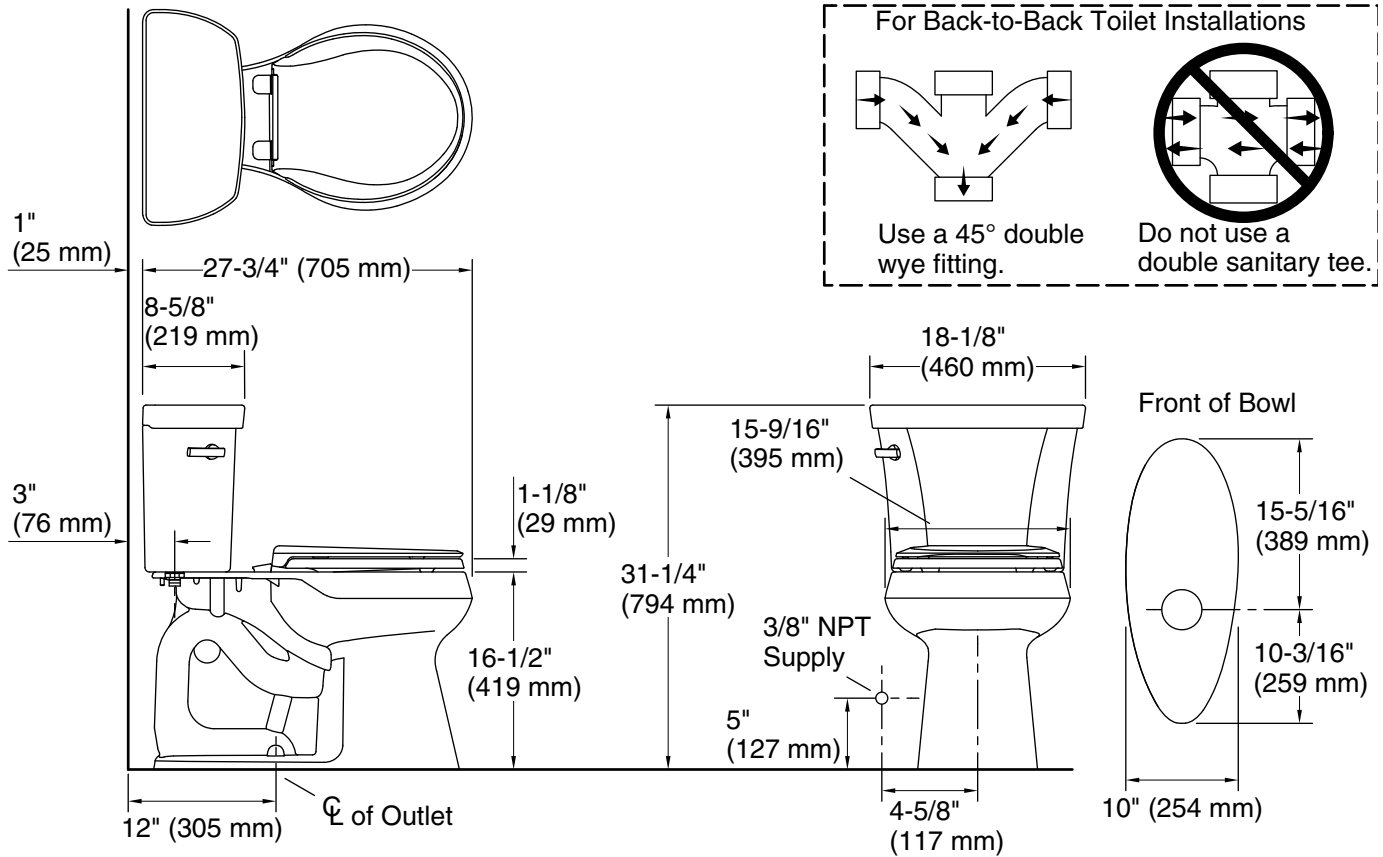

## Features

- Two-piece design.
- Round-front bowl offers an ideal solution for smaller bathrooms and powder rooms.
- Comfort Height® feature offers chair-height seating that makes sitting down and standing up easier for most adults.
- 1.28 gpf (4.8 lpf).
- Left-hand Polished Chrome trip lever.
- Insuliner® tank liner minimizes condensation on the tank.
- Combination consists of the K-4467-U tank and the K-5393 bowl.

## Installation

- Standard 12" (305 mm) rough-in.
- Three-bolt quick-connect installation.
- Seat and supply line sold separately.

## Two-piece round-front 1.28 gpf chair height toilet

### Technical Information

All product dimensions are nominal.

Toilet type:	Two-piece, Floor-mount
Waste Outlet:	Floor
Flush type:	Class Five®
Trap passageway:	2-1/8" (54 mm)
Water Consumption	
Full:	1.28 gpf (4.8 lpf)
Water surface size:	10-1/2" x 8-1/4" (267 mm x 210 mm)
Rim to water surface:	5-3/8" (137 mm)
Rough-in:	12" (305 mm)
Seat-mounting holes:	5-1/2" (140 mm)